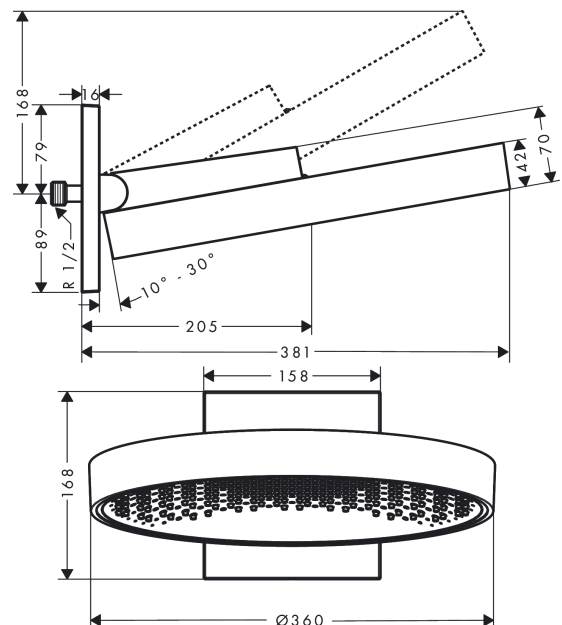

Rainfinity

Overhead shower 360 1jet with wall connector

Surfaces: **Brushed Black Chrome** Article Number: **26230340**

Description

product features

- consists of: overhead shower, wall connector
- shower head size: 360 mm
- spray type: PowderRain
- projection 381 mm
- middle spray disc: 205 mm
- frame: metal
- material spray disc: aluminium
- spray disc surface: graphite
- shower head vertically inclinable by 10-30°
- maximum flow rate at 3 bar: 21 l/min
- flow rate PowderRain spray (at 3 bar): 21 l/min
- minimum flow pressure: 2 bar
- overhead shower removable for cleaning
- installation: wall
- connection thread G ½
- connection dimension: DN15

Technology

Design awards

reddot award 2019
best of the best

Product image

Scale drawing

Rainfinity

Overhead shower 360 1jet with wall connector

Surfaces: **Brushed Black Chrome** Article Number: **26230340**

Flowchart

The consumption was measured in combination with the appropriate fittings (thermostat/mixer/in-wall valve) to reflect actual application in practice.

Rainfinity
Overhead shower 360 1jet with wall connector
 Surfaces: **Brushed Black Chrome** Article Number: **26230340**

Surfaces: **Brushed Black Chrome** Article Number: **26230340**

Spare part list

Year of production: >01/21

Pos.	Description	Article Number	Price	PU
1	head shower	93666XXX	-	-
2	cover	93524340	-	1
3	cramp	93525000	-	1
4	escutcheon	93523340	-	1
5	O-ring 9x2	98119000	-	1
6	filter packing	94246000	-	1
7	O-ring 13x2,5	98428000	-	1