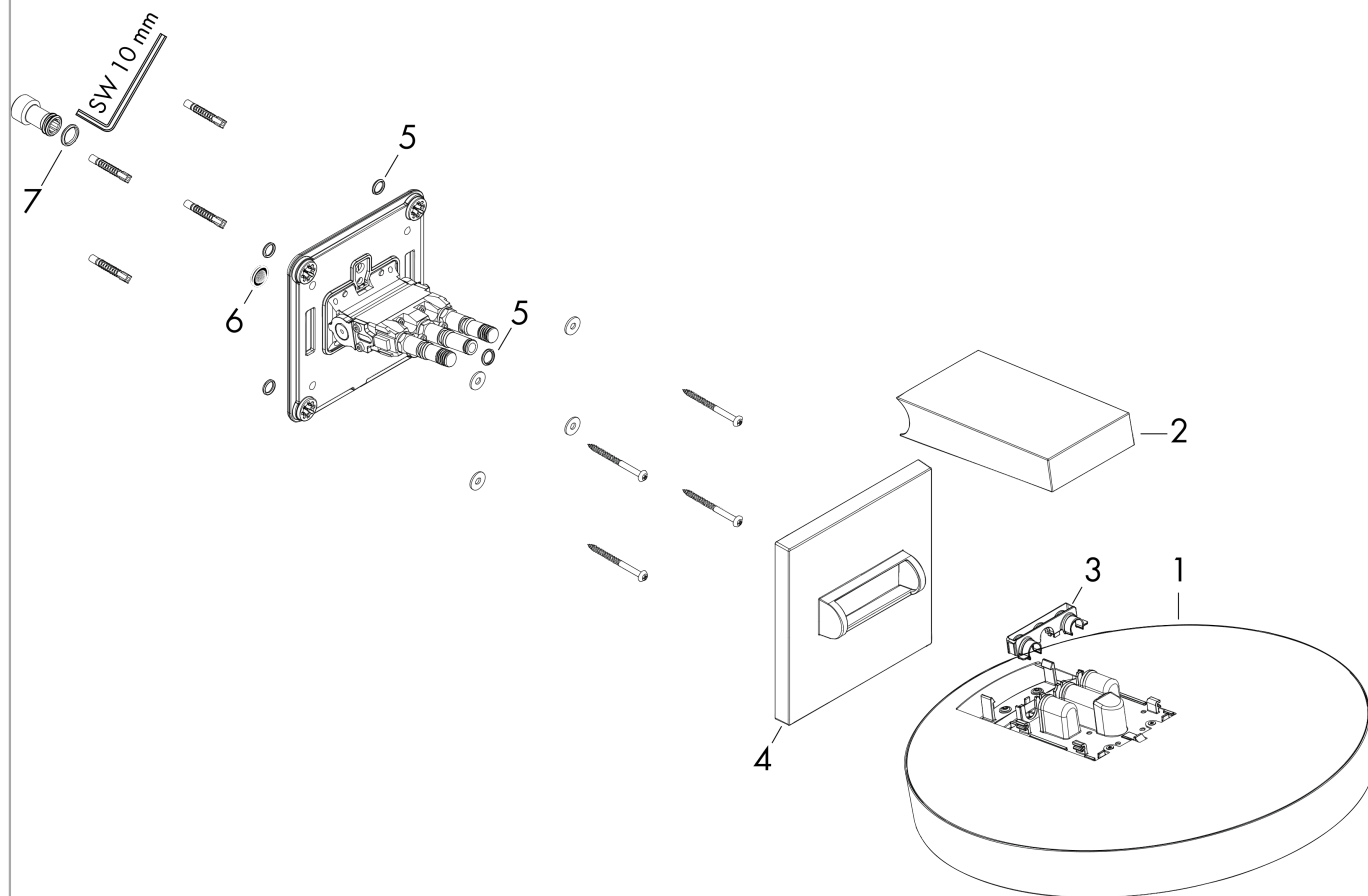

Rainfinity

Overhead shower 360 1jet with wall connector

Surfaces: **Brushed Black Chrome** Article Number: **26230340**

Description

product features

- consists of: overhead shower, wall connector
- shower head size: 360 mm
- spray type: PowderRain
- projection 381 mm
- middle spray disc: 205 mm
- frame: metal
- material spray disc: aluminium
- spray disc surface: graphite
- shower head vertically inclinable by 10-30°
- maximum flow rate at 3 bar: 21 l/min
- flow rate PowderRain spray (at 3 bar): 21 l/min
- minimum flow pressure: 2 bar
- overhead shower removable for cleaning
- installation: wall
- connection thread G ½
- connection dimension: DN15

Flowchart

The consumption was measured in combination with the appropriate fittings (thermostat/mixer/in-wall valve) to reflect actual application in practice.

Rainfinity
Overhead shower 360 1jet with wall connector
 Surfaces: **Brushed Black Chrome** Article Number: **26230340**

Installation examples

Rainfinity
Overhead shower 360 1jet with wall connector
 Surfaces: **Brushed Black Chrome** Article Number: **26230340**

Exploded Drawing

Year of production: >01/21

Rainfinity

Overhead shower 360 1jet with wall connector

Surfaces: **Brushed Black Chrome** Article Number: **26230340**

Spare part list

Year of production: >01/21

Pos.	Description	Article Number	Price	PU
1	head shower	93666XXX	-	-
2	cover	93524340	-	1
3	cramp	93525000	-	1
4	escutcheon	93523340	-	1
5	O-ring 9x2	98119000	-	1
6	filter packing	94246000	-	1
7	O-ring 13x2,5	98428000	-	1