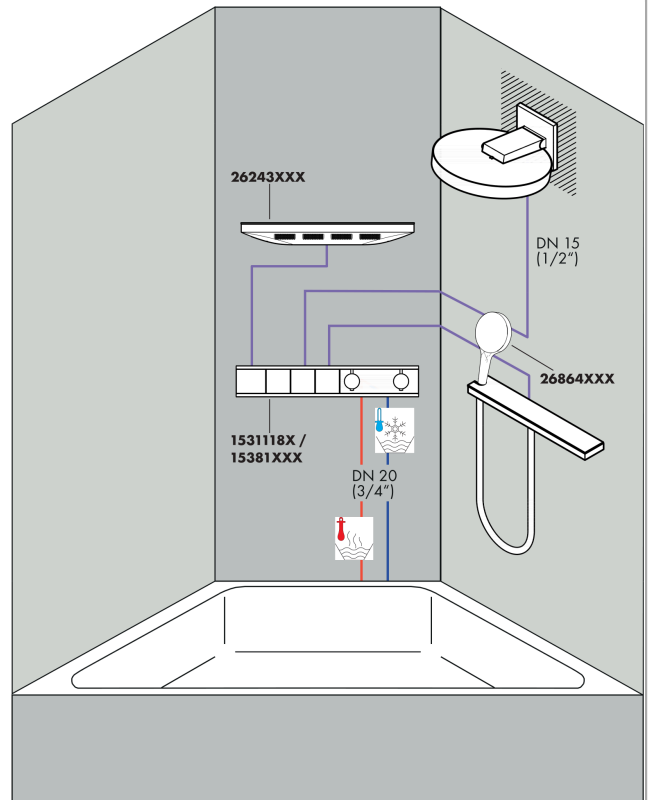

Rainfinity

Overhead shower 360 1jet with wall connector

Surfaces: **Brushed Black Chrome** Article Number: **26230340**

Description

product features

- consists of: overhead shower, wall connector
- shower head size: 360 mm
- spray type: PowderRain
- projection 381 mm
- middle spray disc: 205 mm
- frame: metal
- material spray disc: aluminium
- spray disc surface: graphite
- shower head vertically inclinable by 10-30°
- maximum flow rate at 3 bar: 21 l/min
- flow rate PowderRain spray (at 3 bar): 21 l/min
- minimum flow pressure: 2 bar
- overhead shower removable for cleaning
- installation: wall
- connection thread G ½
- connection dimension: DN15

Technology

Design awards

reddot award 2019
best of the best

Product image

Scale drawing

Rainfinity

Overhead shower 360 1jet with wall connector

Surfaces: **Brushed Black Chrome** Article Number: **26230340**

Flowchart

The consumption was measured in combination with the appropriate fittings (thermostat/mixer/in-wall valve) to reflect actual application in practice.

Rainfinity
Overhead shower 360 1jet with wall connector
 Surfaces: **Brushed Black Chrome** Article Number: **26230340**

Installation examples

Rainfinity
Overhead shower 360 1jet with wall connector
 Surfaces: **Brushed Black Chrome** Article Number: **26230340**

Exploded Drawing

Year of production: >01/21

Rainfinity

Overhead shower 360 1jet with wall connector