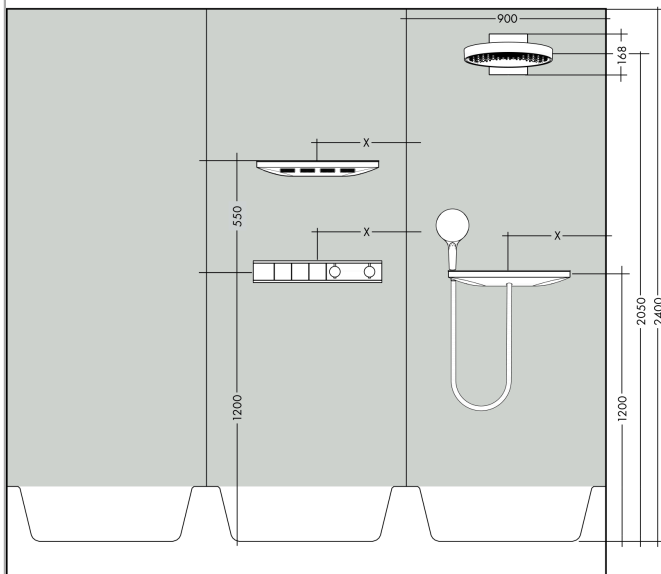

Rainfinity
Overhead shower 360 1jet with wall connector
Surfaces: **Brushed Black Chrome**   Article Number: **26230340**

Installation examples