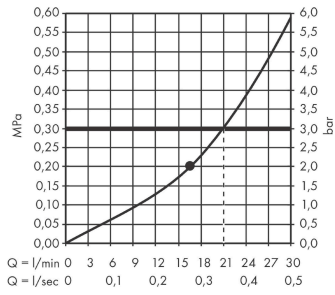

Rainfinity

Overhead shower 360 1jet with wall connector

Surfaces: **Brushed Black Chrome** Article Number: **26230340**

Flowchart

The consumption was measured in combination with the appropriate fittings (thermostat/mixer/in-wall valve) to reflect actual application in practice.